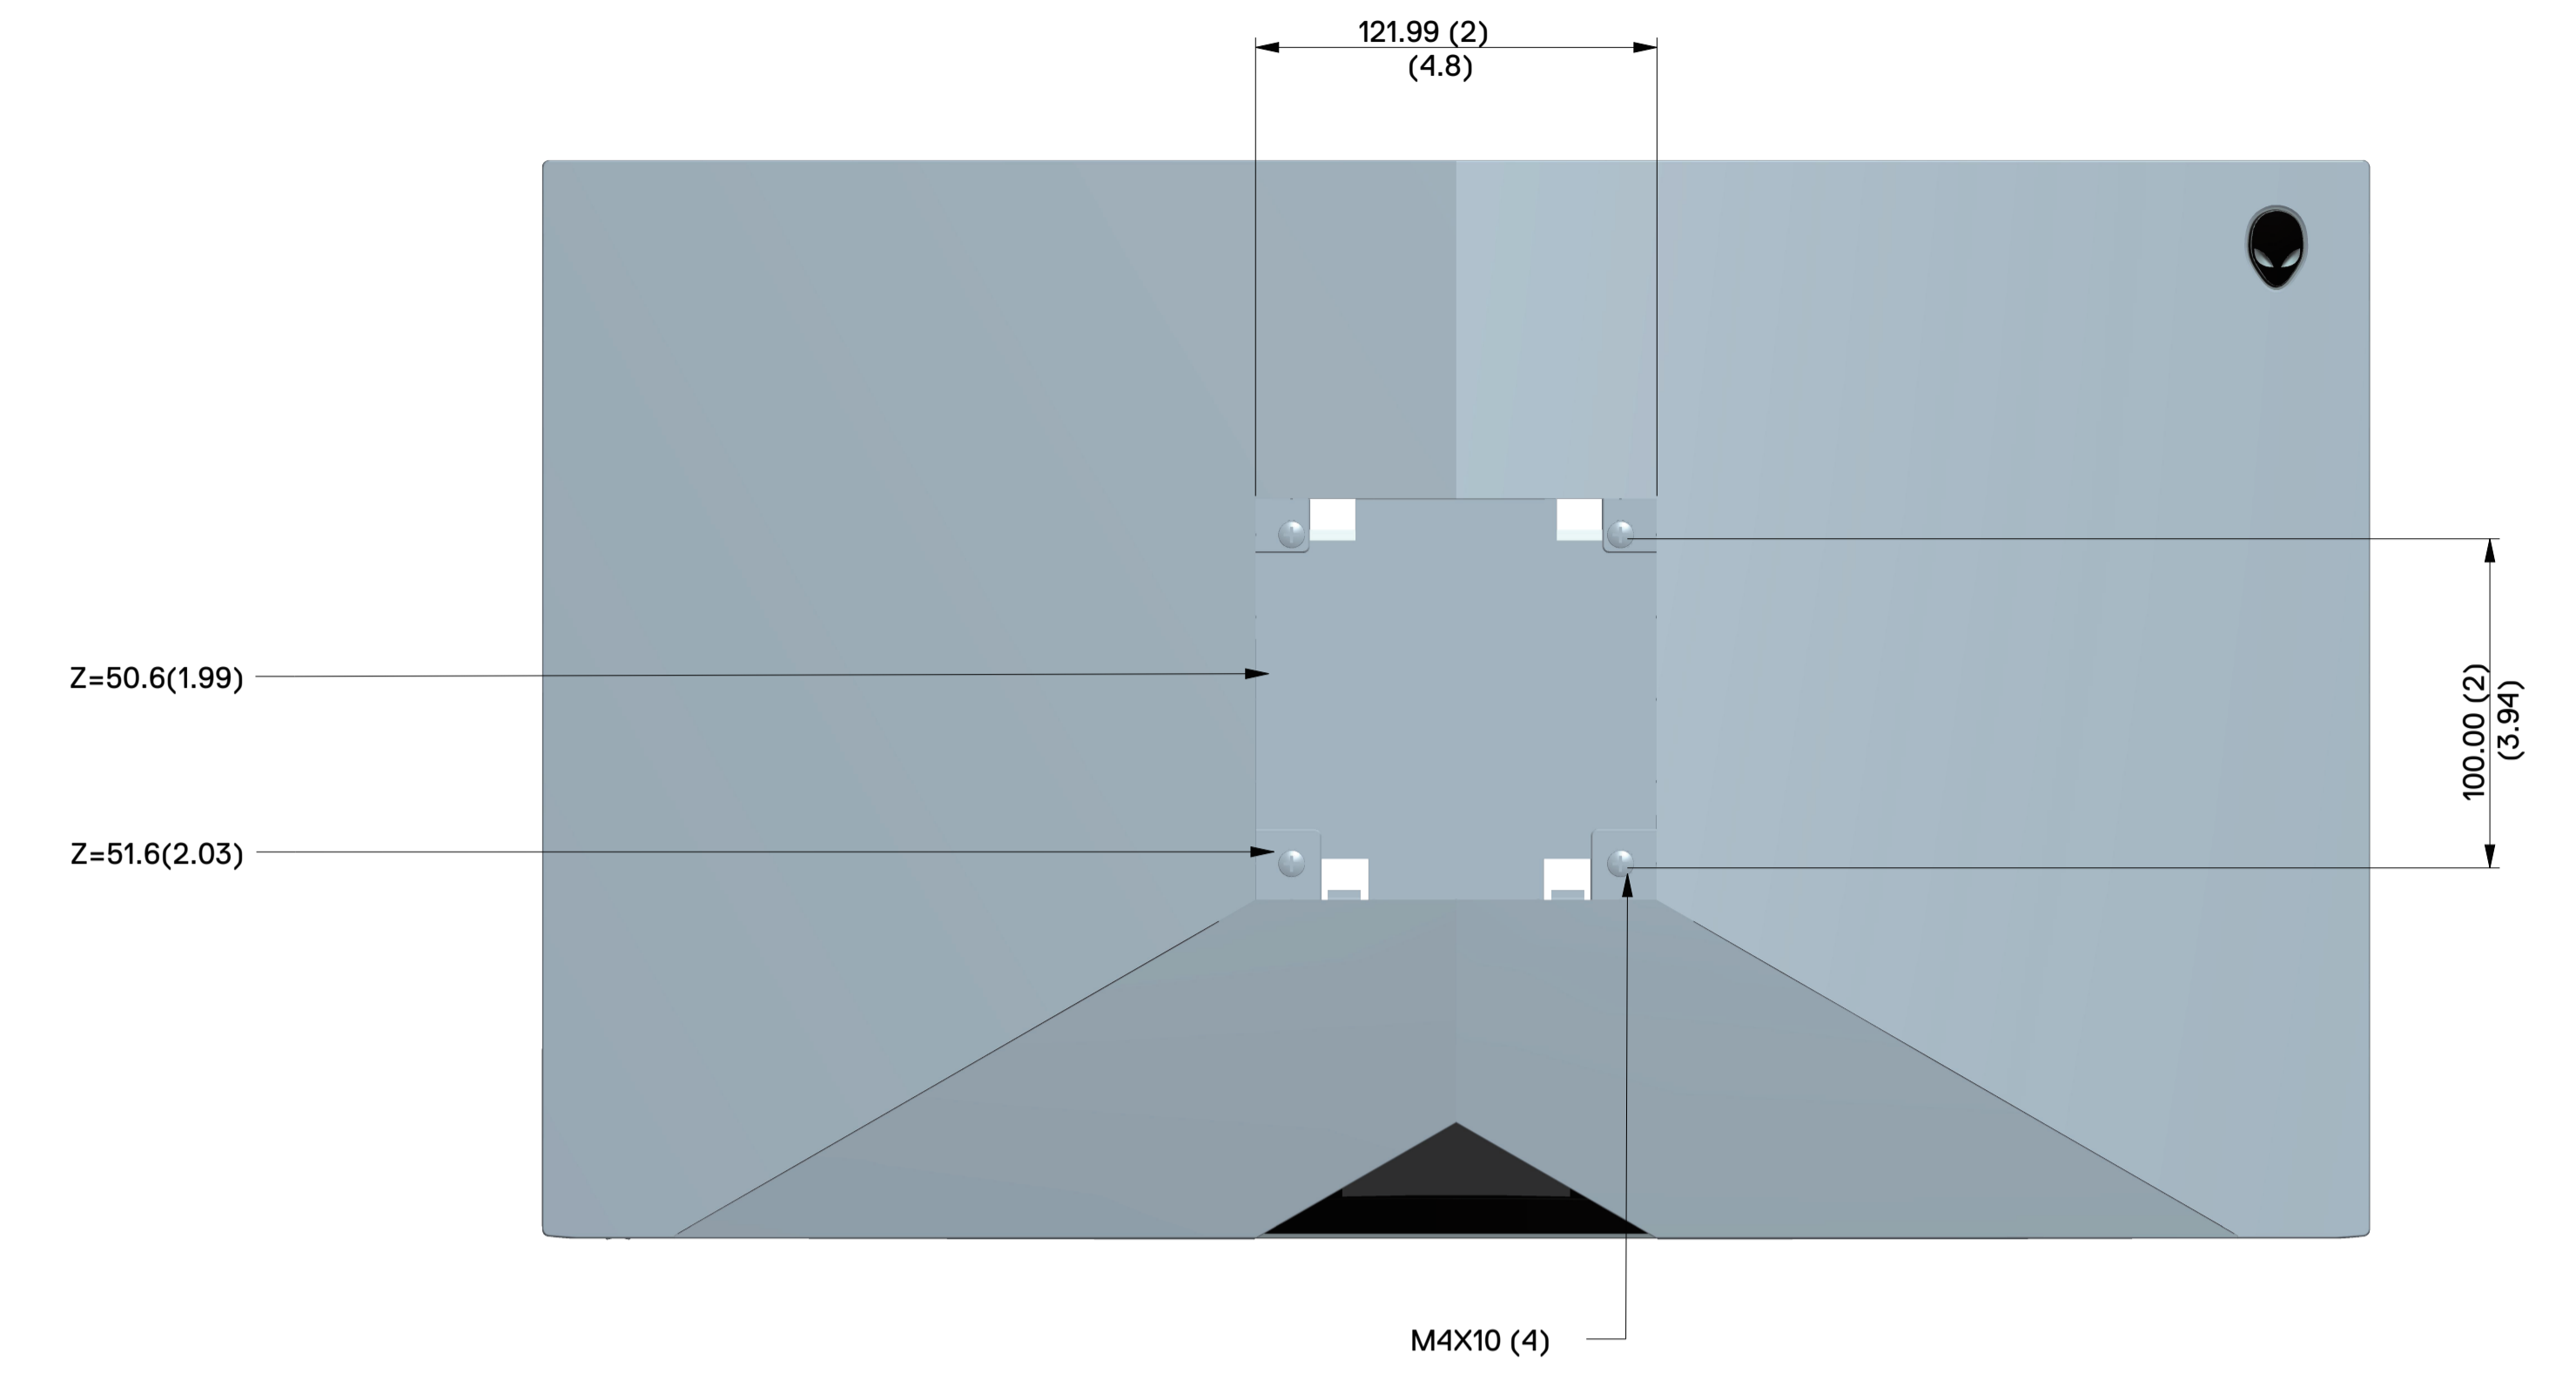

AW2518HF Outline Dimension

Nominal Dimension
Unit : mm

Back View of Monitor without stand