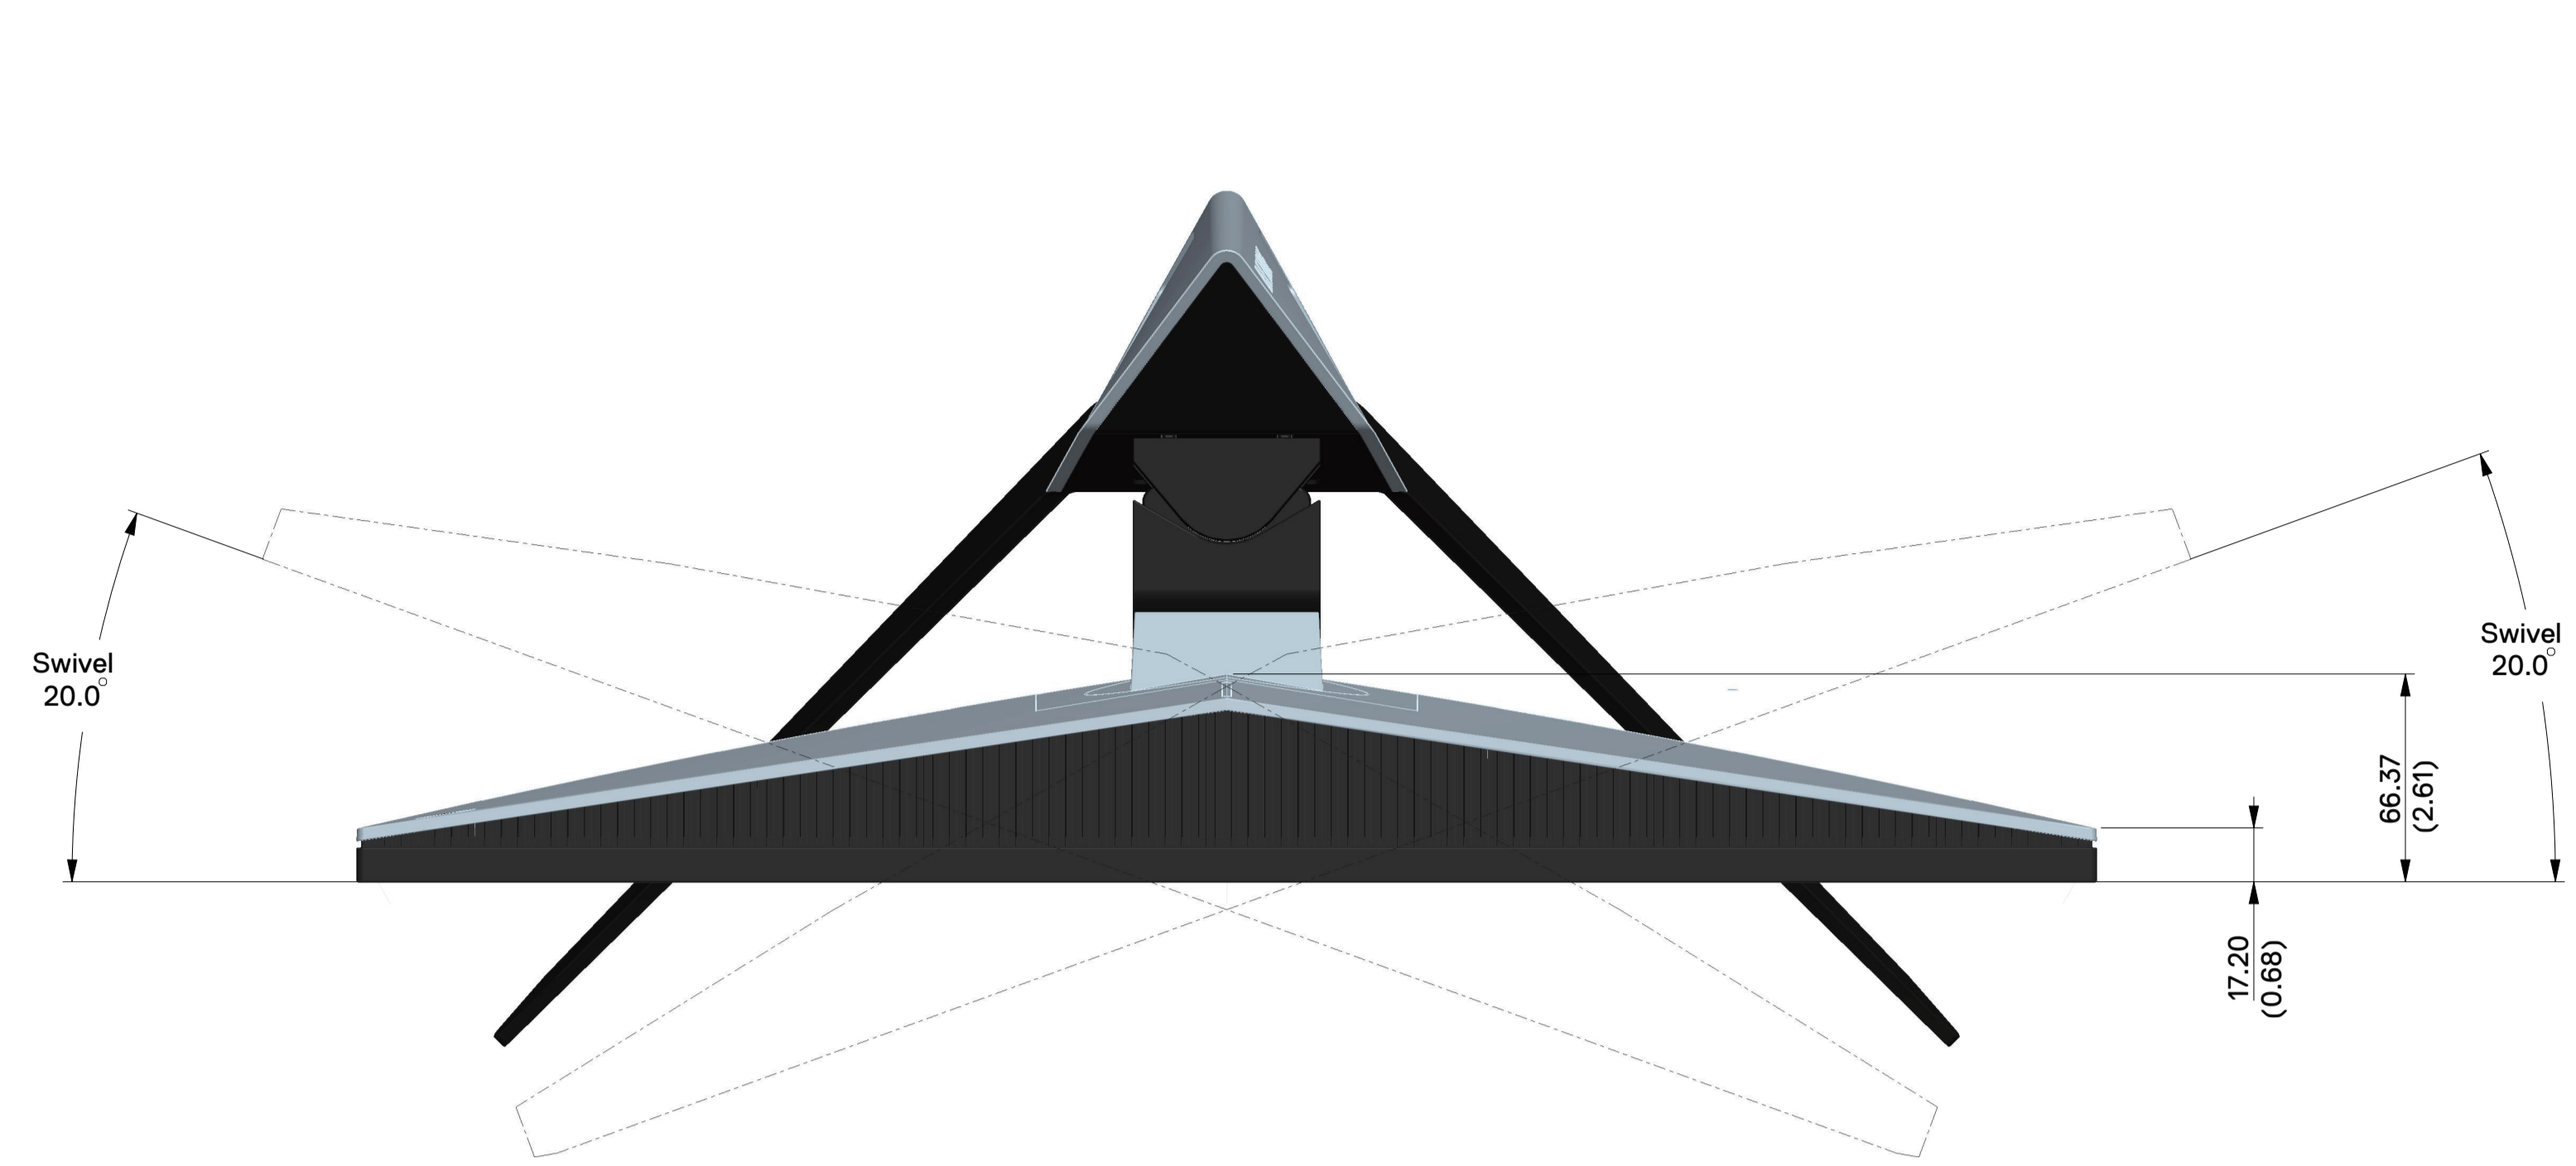

AW2518HF Outline Dimension

Nominal Dimension
Unit : mm

Back View of Monitor without stand